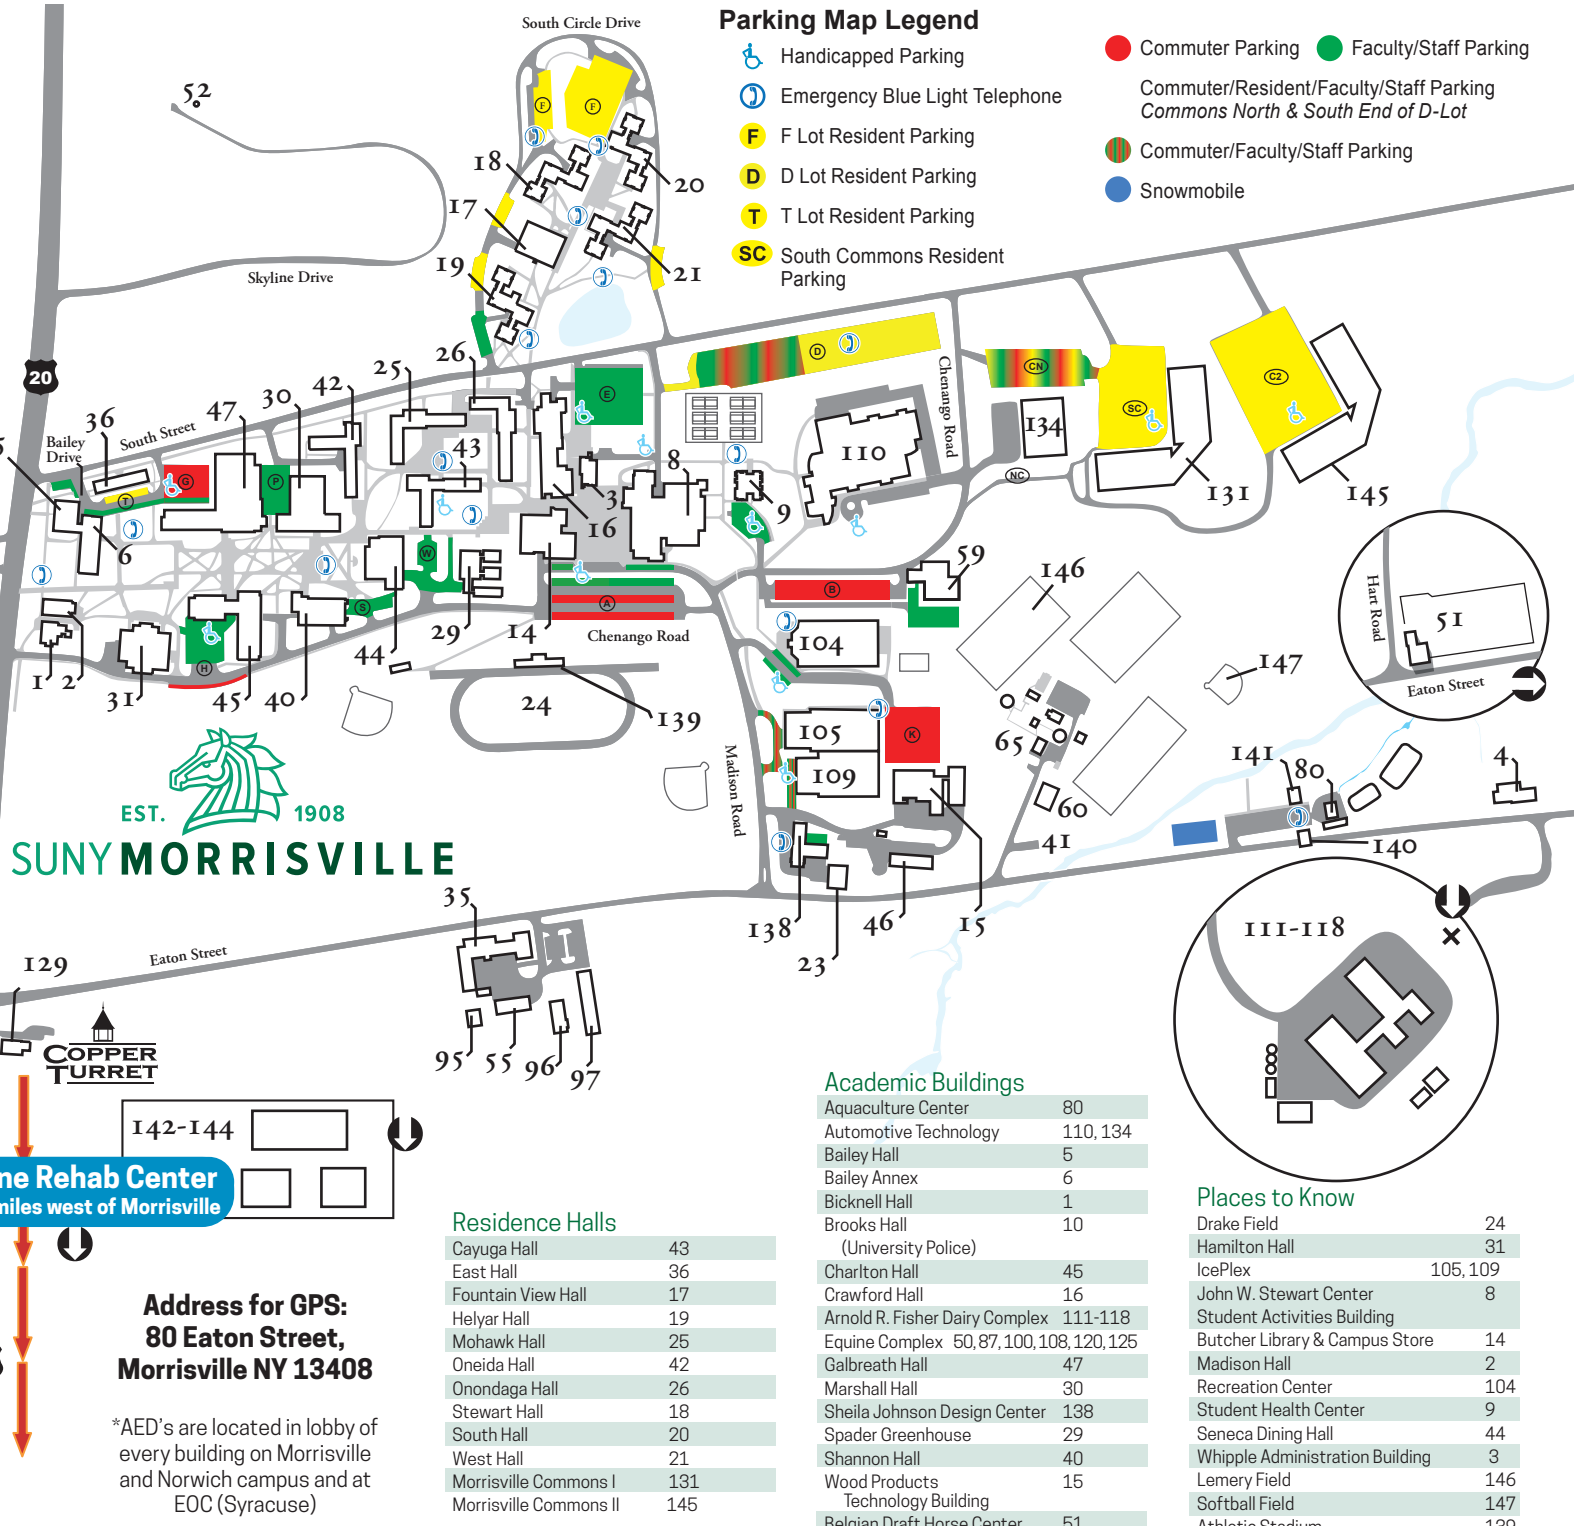

Parking Map Legend

- Handicapped Parking
- Emergency Blue Light Telephone
- F Lot Resident Parking
- D Lot Resident Parking
- T Lot Resident Parking
- South Commons Resident Parking
- Commuter Parking
- Faculty/Staff Parking
- Commuter/Resident/Faculty/Staff Parking Commons North & South End of D-Lot
- Commuter/Faculty/Staff Parking
- Snowmobile

EST. 1908
SUNY MORRISVILLE

Equine Rehab Center
Three miles west of Morrisville

Address for GPS:
80 Eaton Street,
Morrisville NY 13408

*AED's are located in lobby of every building on Morrisville and Norwich campus and at EOC (Syracuse)

Residence Halls

Cayuga Hall	43
East Hall	36
Fountain View Hall	17
Helyar Hall	19
Mohawk Hall	25
Oneida Hall	42
Onondaga Hall	26
Stewart Hall	18
South Hall	20
West Hall	21
Morrisville Commons I	131
Morrisville Commons II	145

Academic Buildings

Aquaculture Center	80
Automotive Technology	110, 134
Bailey Hall	5
Bailey Annex	6
Bicknell Hall	1
Brooks Hall (University Police)	10
Charlton Hall	45
Crawford Hall	16
Equine Complex	50, 87, 100, 108, 120, 125
Galbreath Hall	47
Marshall Hall	30
Sheila Johnson Design Center	138
Spader Greenhouse	29
Shannon Hall	40
Wood Products Technology Building	15
Belgian Draft Horse Center	51
Agricultural and Clean Energy Technology (ACET) Center	59

Places to Know

Drake Field	24
Hamilton Hall	31
IcePlex	105, 109
John W. Stewart Center	8
Student Activities Building	
Butcher Library & Campus Store	14
Madison Hall	2
Recreation Center	104
Student Health Center	9
Seneca Dining Hall	44
Whipple Administration Building	3
Lemery Field	146
Softball Field	147
Athletic Stadium	139
Observatory	52
Electrical Substation	60