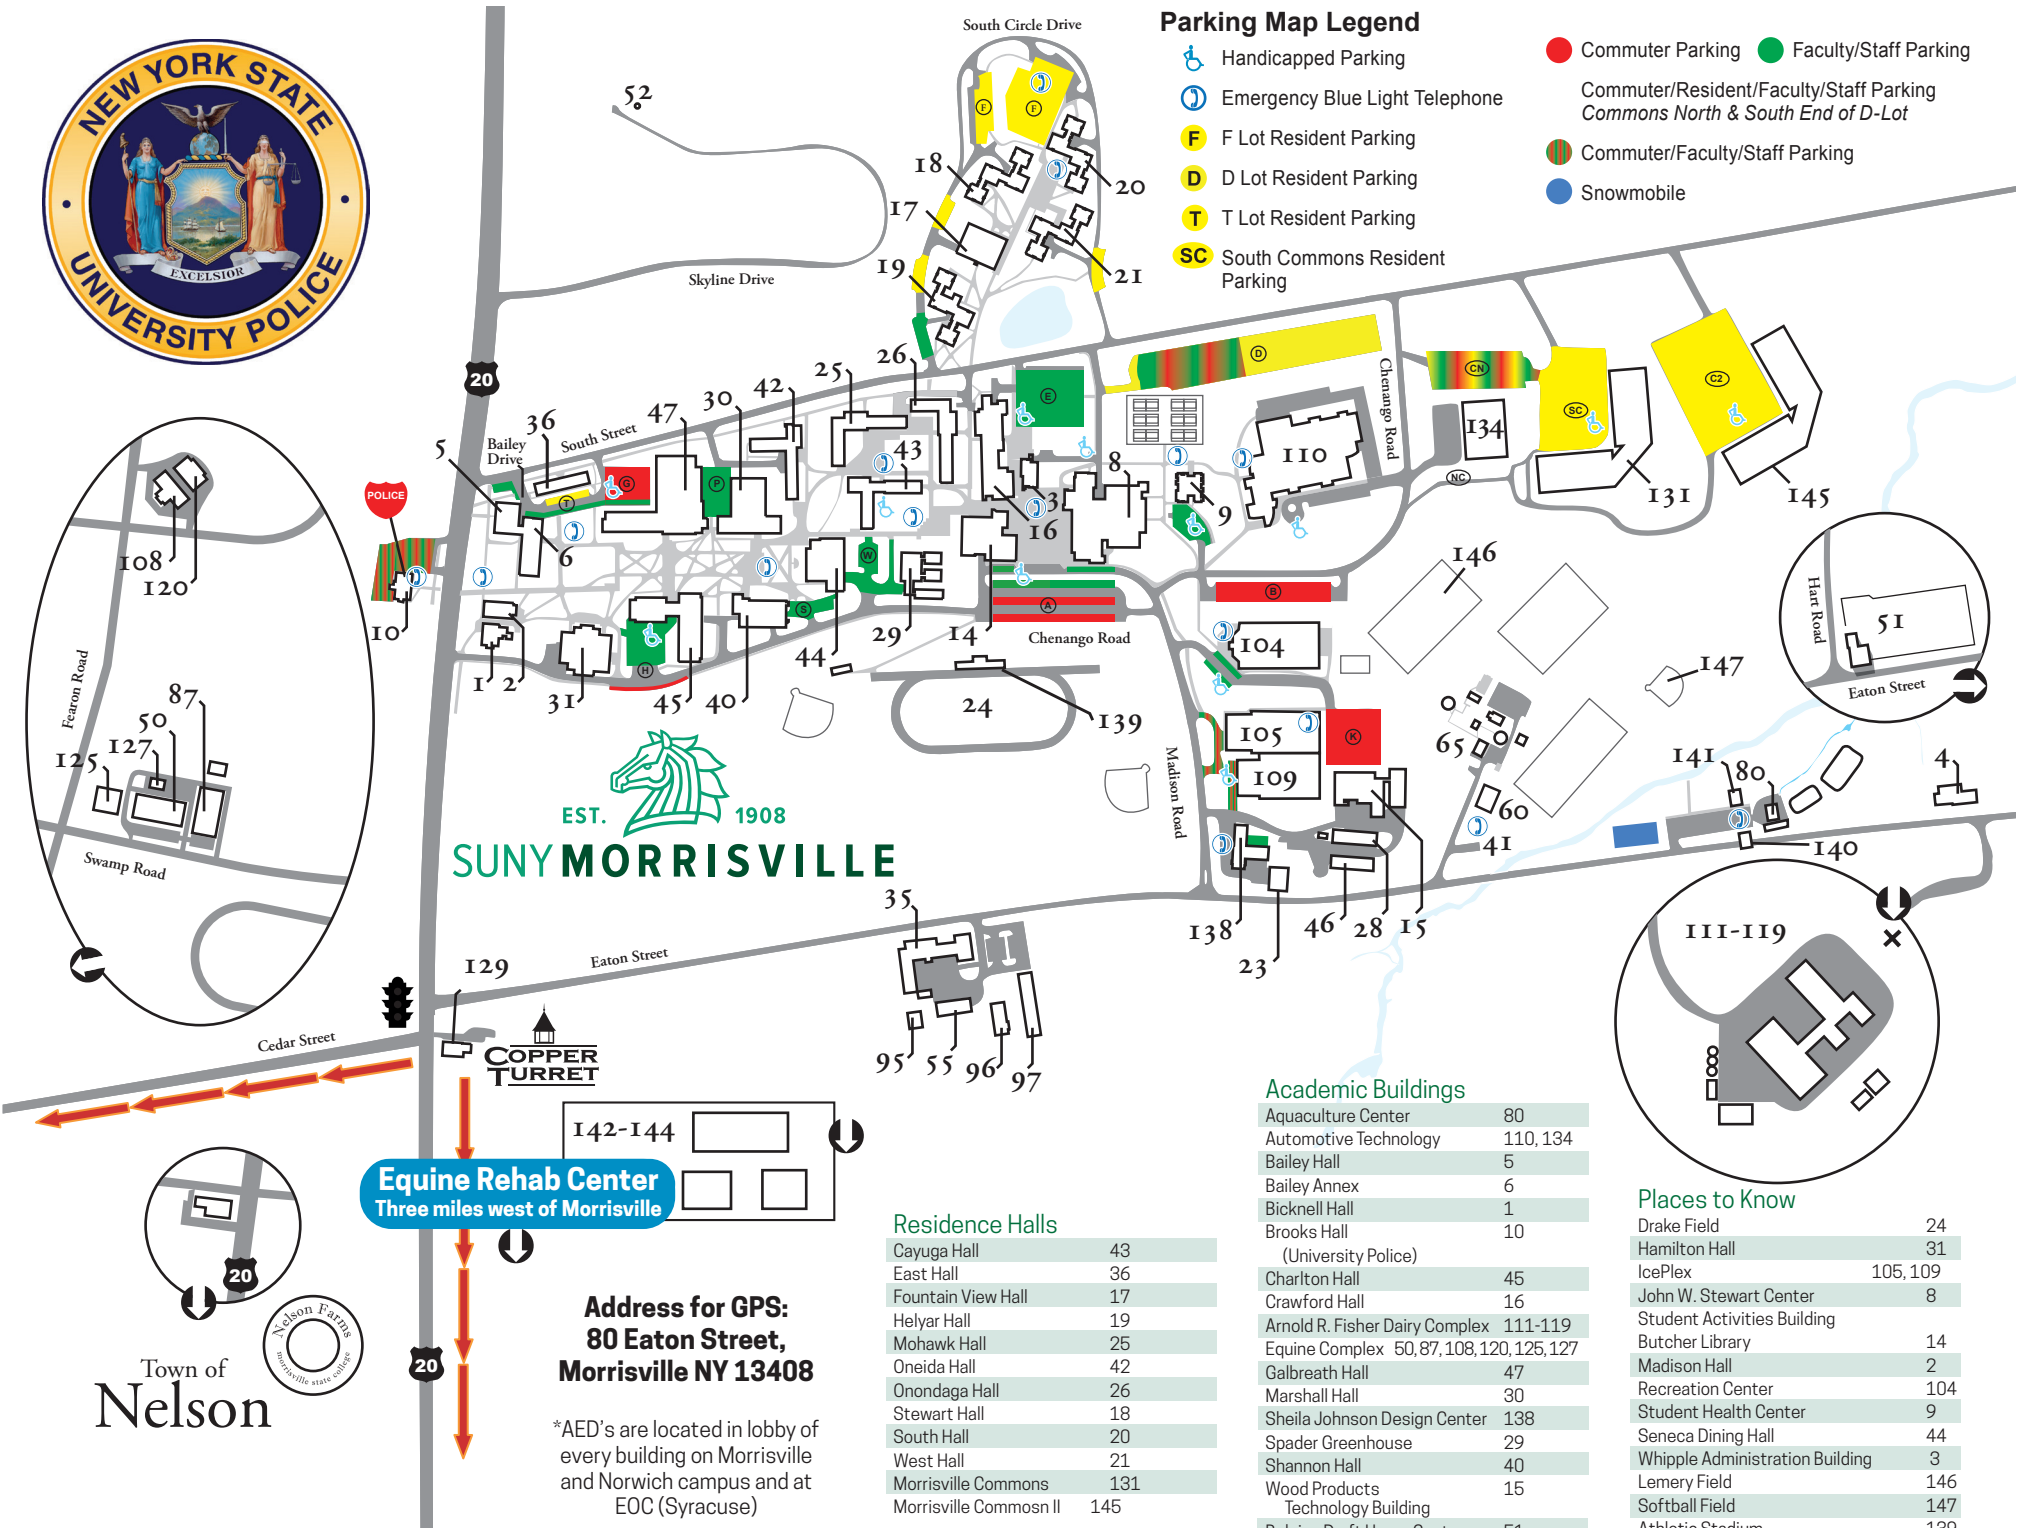

Town of
Nelson